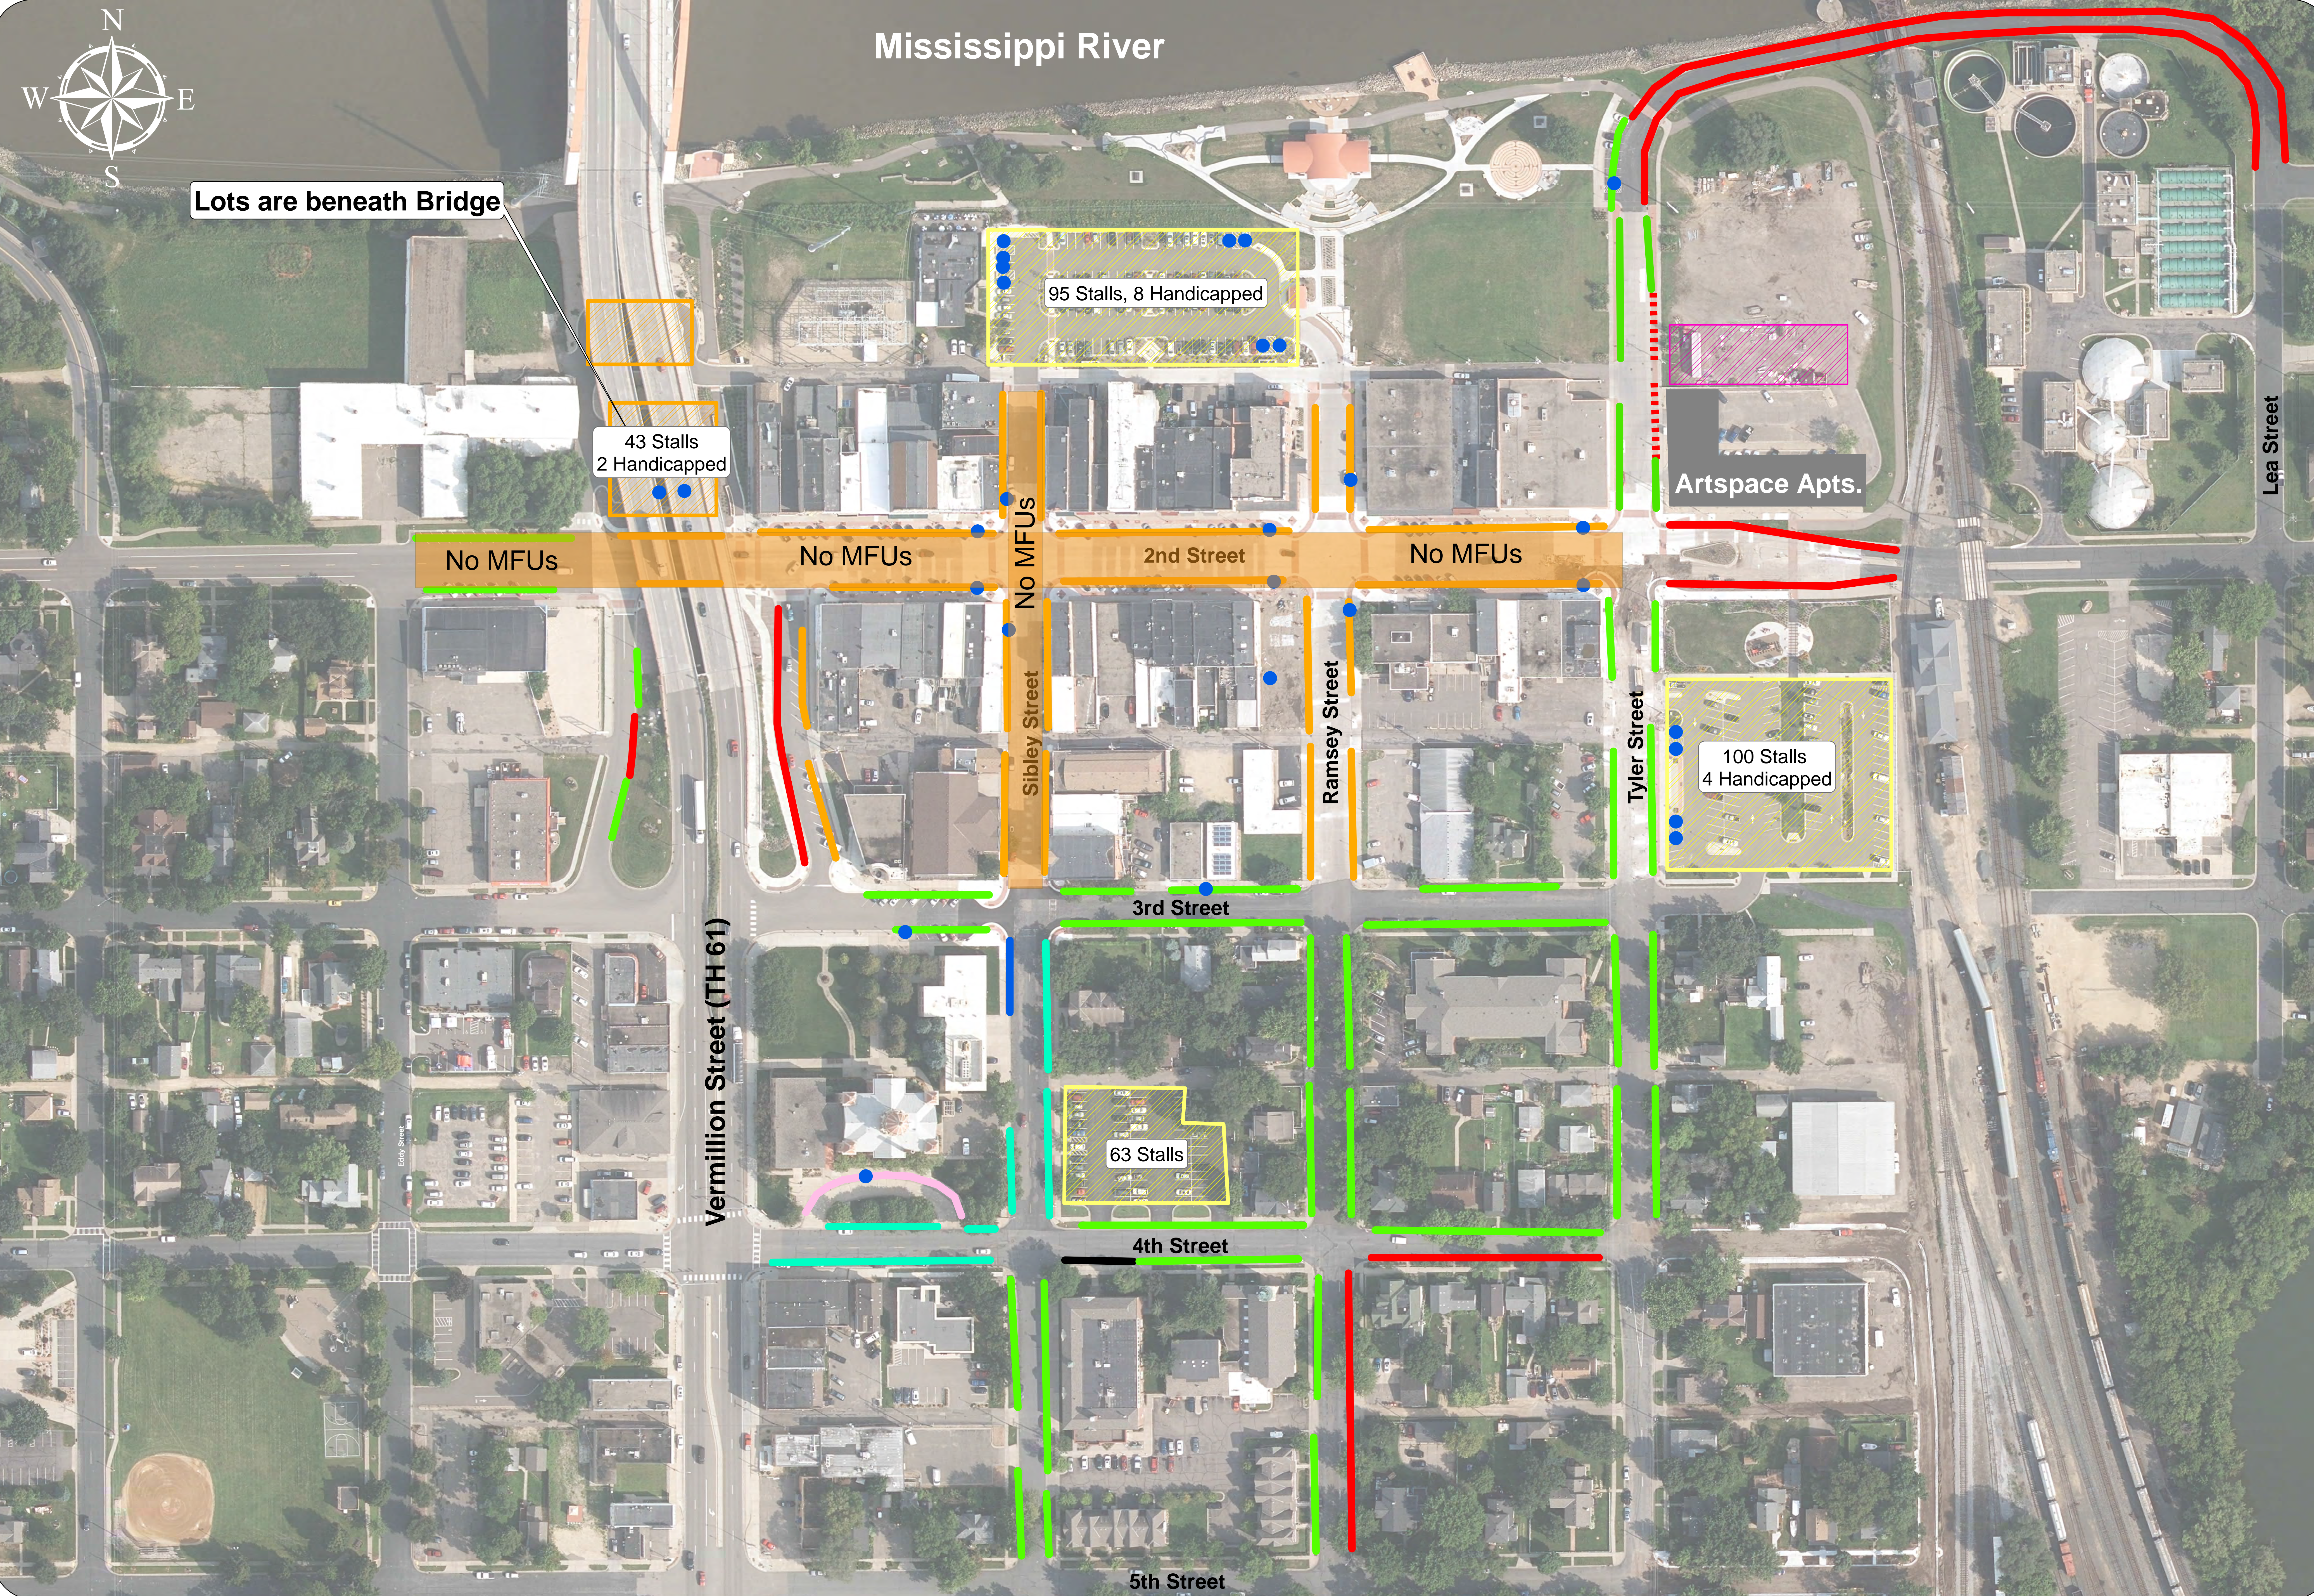

Mississippi River

Lots are beneath Bridge

On-Street Parking	
	2 Hour Limit - 8am-6pm, No Parking 2am-6am
	2 Hour Limit - 8am-6pm
	No Hourly Restriction (24 Hour Max Time Limit)
	10 Minute Parking - 6am-6pm
	No Parking 7am-5pm M-F
	No Parking Anytime
	Police Parking Only
	Handicap Stall Area (Same Time Limits Apply)

Off-Street Parking	
	72 Hour Limit No Commercial Vehicles or Trucks
	Private Lot - No Public Parking
	No Overnight Parking (2am-6am)
	Handicap Stall Area (Same Time Limits Apply)
	20 Minute Parking

**Downtown District
Parking Map**
Adopted by City Council
4/6/2015