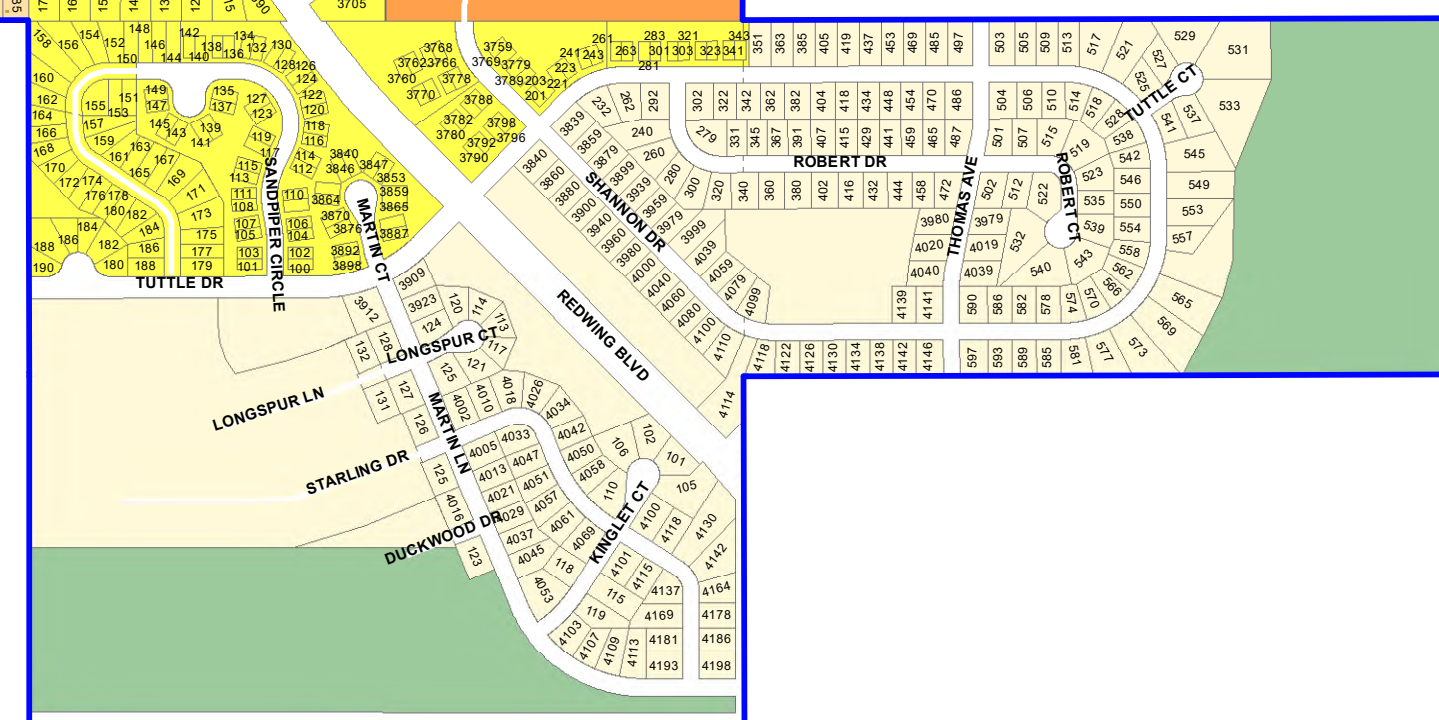

Zoning Map

- Zoning Districts**
- parcela
 - A Agriculture
 - C-1 General Commerce
 - C-2 Highway Auto-Specialized Commerce
 - C-3 Community Regional Commerce
 - C-4 Regional Shopping Center
 - DC Downtown Core
 - I-1 Industrial Park
 - I-2 Industrial Park Storage/Service
 - O-1 General Office
 - PI Public Institution
 - R-1L Large Lot
 - R-1 Low Density Residence
 - R-2 Medium Density Residence
 - OHDS
 - R-3 Medium-High Density Residence
 - R-3 PRD
 - R-4 High Density Residence
 - R-4 PRD
 - R-6 Manufactured Home Park Residence
 - RMU Residential Mixed Use

- Legend**
- City Limits
 - OHDS Boundary
 - Preservation Sites
 - Railroads
 - water
 - floodway
 - parcela