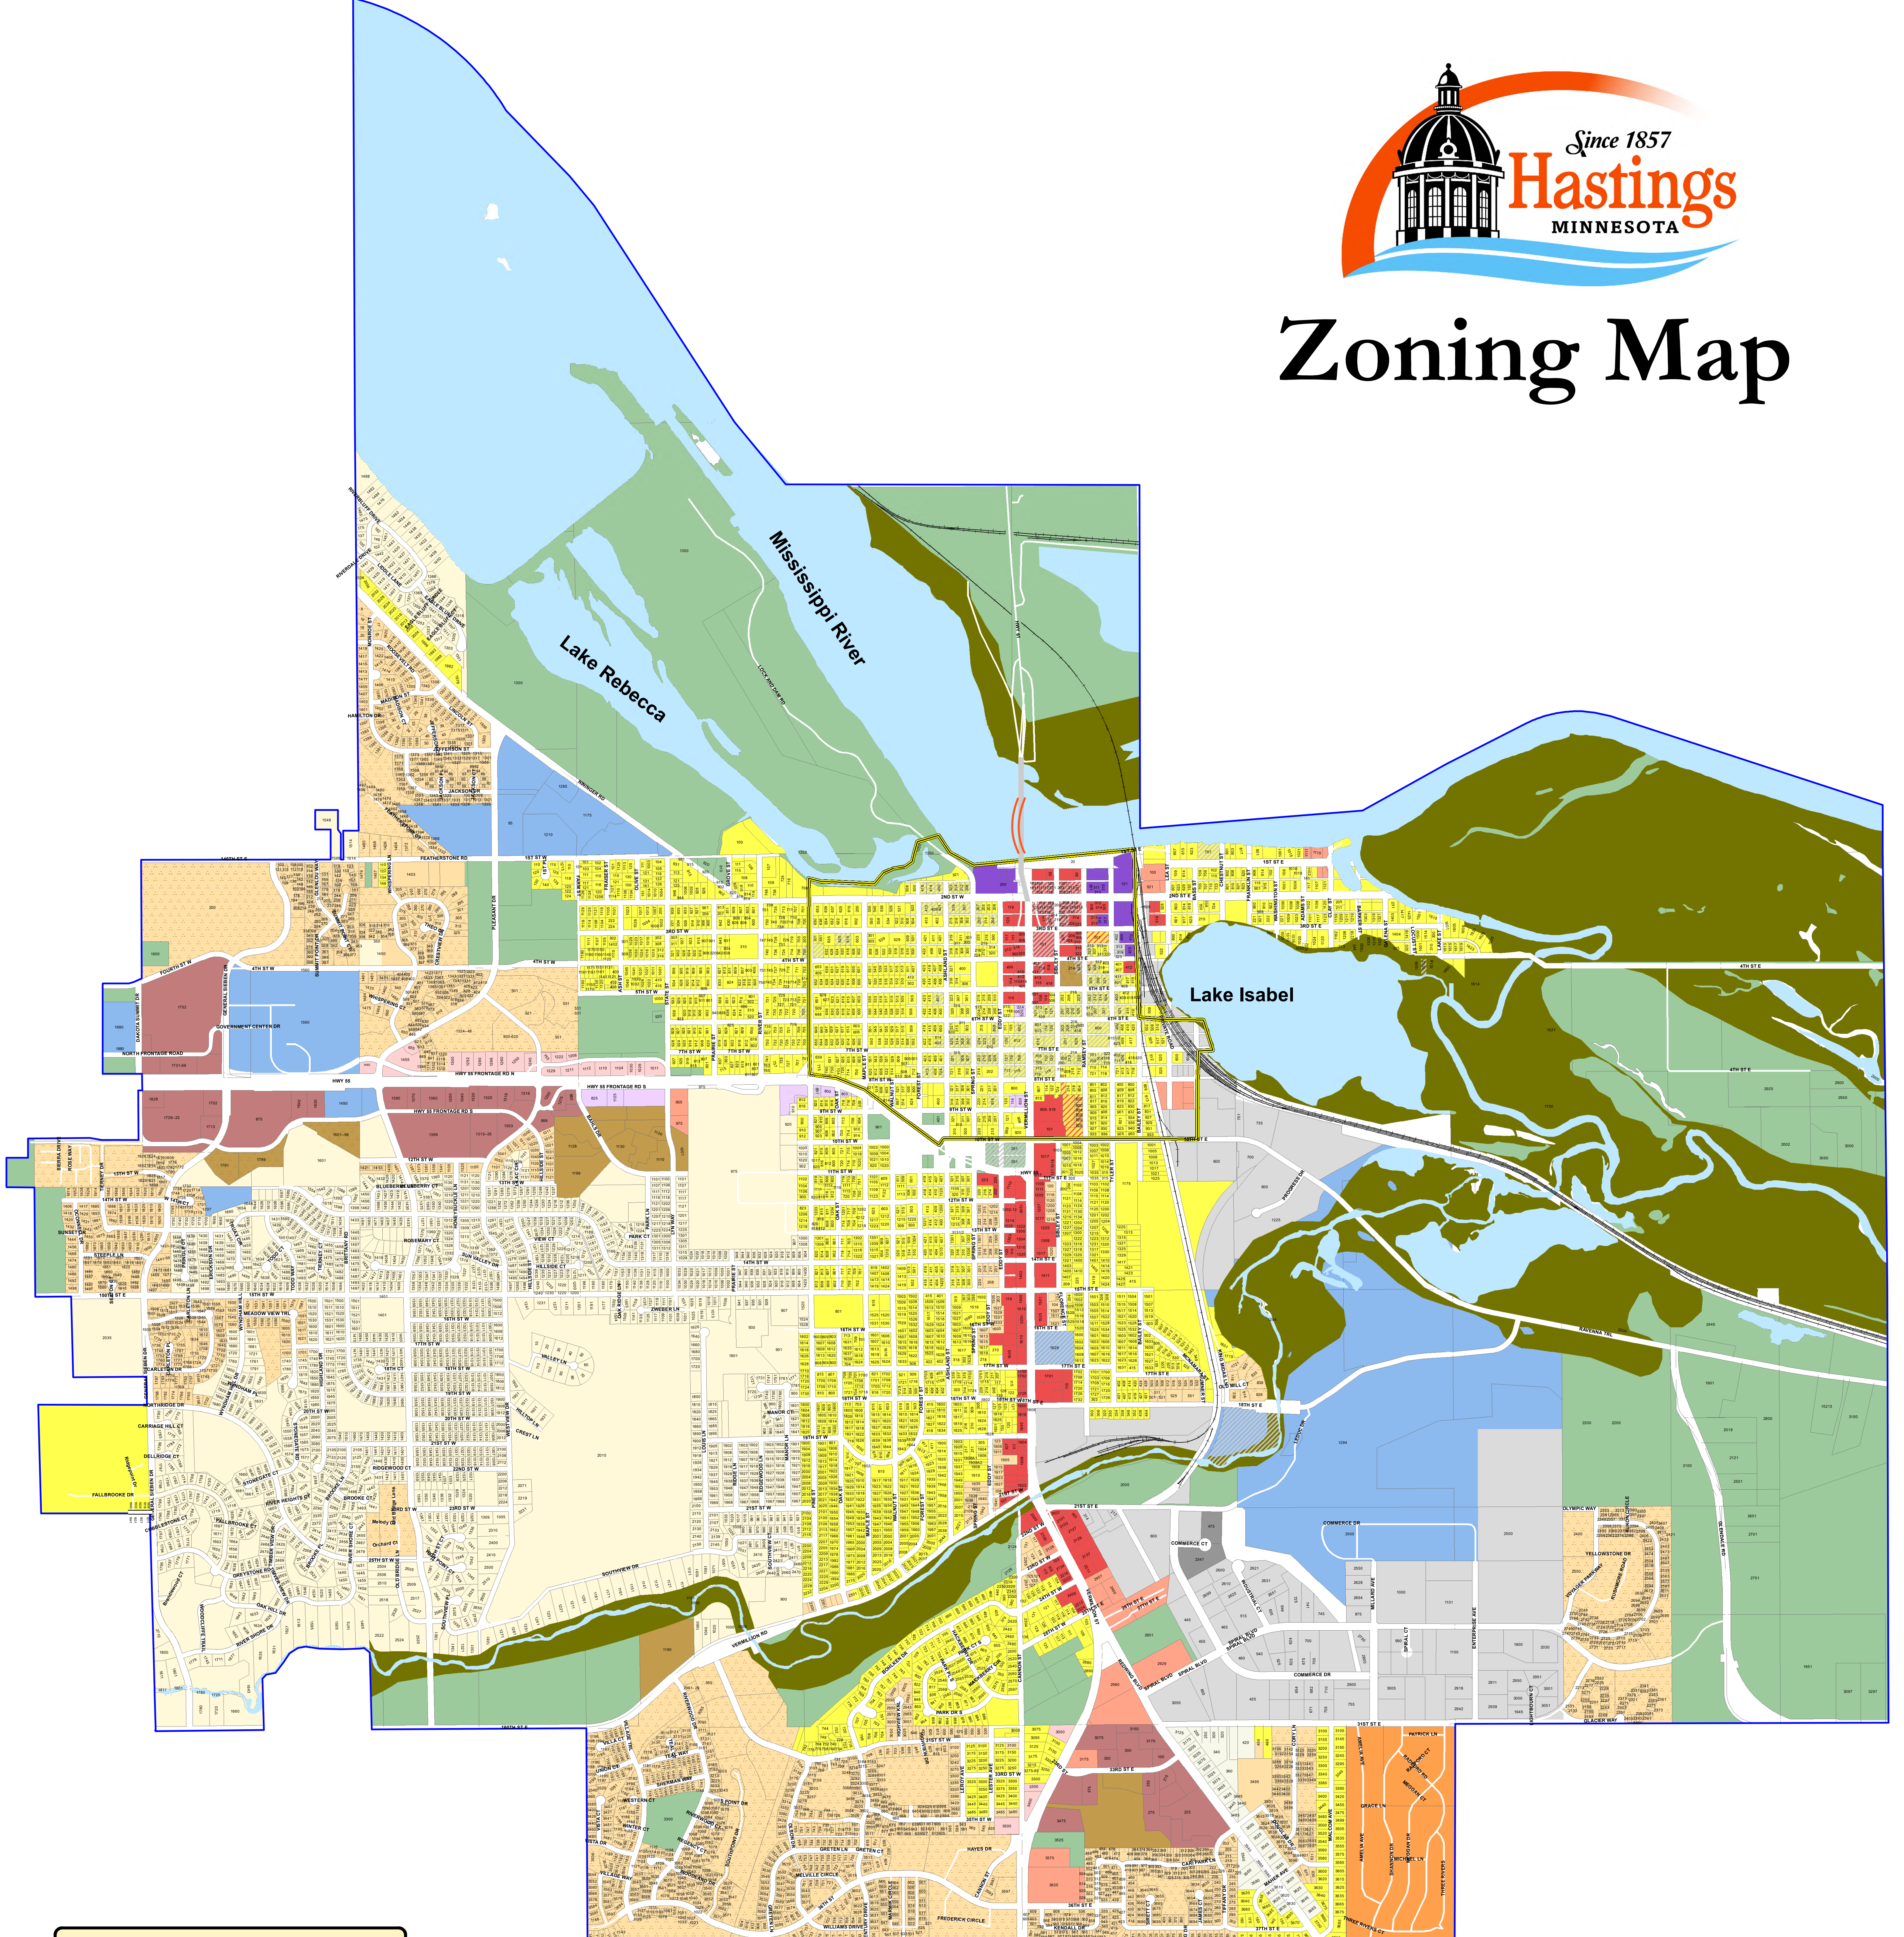

Zoning Map

- Zoning Districts**
- parcela
 - A Agriculture
 - C-1 General Commerce
 - C-2 Highway Auto-Specialized Commerce
 - C-3 Community Regional Commerce
 - C-4 Regional Shopping Center
 - DC Downtown Core
 - I-1 Industrial Park
 - I-2 Industrial Park Storage/Service
 - O-1 General Office
 - PI Public Institution
 - R-1L Large Lot
 - R-1 Low Density Residence
 - R-2 Medium Density Residence
 - OHDS
 - R-3 Medium-High Density Residence
 - R-3 PRD
 - R-4 High Density Residence
 - R-4 PRD
 - R-6 Manufactured Home Park Residence
 - RMU Residential Mixed Use

- Legend**
- City Limits
 - OHDS Boundary
 - Preservation Sites
 - Railroads
 - water
 - floodway
 - parcela